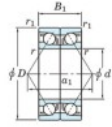

Deep groove ball bearing single row 7011-BDB-FY-JTEKT - 7011-BDB-FY-JTEKT

<https://www.123bearing.ie/bearing-housing/deep-groove-bearing/single-row/7011-bdb-fy-jtekt>

Boundary dimensions

Bearing No.	Boundary dimensions (mm)					Basic load ratings (kN)		Fatigue load factor		Limiting speed (min-1)
	d	D	B	r1 (min)	r2 (min)	Cr	C0r	lim (kN)	lim (kN)	
7011BDB FY	55	90	36	1.1	0.6	56.7	47.5	2.55	-	5000

PRODUCT FEATURES

Brand	JTEKT
N° Ean13	3616060646408
Inside diameter	55 mm
Outside diameter	90 mm
Thickness	36 mm
Limiting speed	5000 rpm
Dynamic load	56.7 kN
Static load	47.5 kN
Packaging	1

contact@123bearing.ie

+33 359 36 04 90

CRT4 de Lesquin 60 Rue Du Haut De Sainghin 59273 Fretin FRANCE