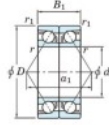

Deep groove ball bearing single row 7409-DB-FY-JTEKT - 7409-DB-FY-JTEKT

<https://www.123bearing.ie/bearing-housing/deep-groove-bearing/single-row/7409-db-fy-jtekt>

Boundary dimensions

Bearing No.	Boundary dimensions(mm)					Basic load ratings(kN)		Fatigue	factor	Limiting speeds(min-1)
	d	D	B	r1(mm)	r2(mm)	Cr	CGP	lim(kN)		
7409DB FY	45	120	58	2	1	173	108	8.35	-	Grease lub. 4200

PRODUCT FEATURES

Brand	JTEKT
N° Ean13	3616060646200
Inside diameter	45 mm
Outside diameter	120 mm
Thickness	58 mm
Limiting speed	4200 rpm
Dynamic load	173 kN
Static load	108 kN
Packaging	1

contact@123bearing.ie

+33 359 36 04 90

CRT4 de Lesquin 60 Rue Du Haut De Sainghin 59273 Fretin FRANCE