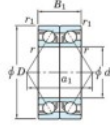

Deep groove ball bearing single row 7009-BDB-JTEKT - 7009-BDB-JTEKT

<https://www.123bearing.ie/bearing-housing/deep-groove-bearing/single-row/7009-bdb-jtekt>

Boundary dimensions

Bearing No.	Boundary dimensions(mm)					Basic load ratings(kN)		Fatigue load limit(kN)	factor	Limiting speeds(min-1)
	d	D	B	r1(mm)	r2(mm)	C_r	C_{0r}	C₀		
7009BDB FY	45	75	32	1	0.6	40.6	32	1.75	-	6000

PRODUCT FEATURES

Brand	JTEKT
N° Ean13	3616060646101
Inside diameter	45 mm
Inside diameter	1.772" inch
Outside diameter	75 mm
Outside diameter	2.953" inch
Thickness	32 mm
Thickness	1.26" inch
Limiting speed	6000 rpm
Dynamic load	40.6 kN
Static load	32 kN
Packaging	1

contact@123bearing.ie

+33 359 36 04 90

CRT4 de Lesquin 60 Rue Du Haut De Sainghin 59273 Fretin FRANCE