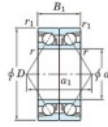

Deep groove ball bearing single row 7408-DB-FY-JTEKT - 7408-DB-FY-JTEKT

<https://www.123bearing.ie/bearing-housing/deep-groove-bearing/single-row/7408-db-fy-jtekt>

Boundary dimensions

Bearing No.	Boundary dimensions(mm)						Basic load ratings(kN)		Fatigue	factor	Limiting speeds(min-1)
	d	D	B	r1(mm)	r2(mm)	r(mm)	C_r	C_{0r}	lim₁₀(kN)		
7408DB FY	40	110	54	2	1	142	87.1	6.7	-	4600	

PRODUCT FEATURES

Brand	JTEKT
N° Ean13	3616060646064
Inside diameter	40 mm
Outside diameter	110 mm
Thickness	54 mm
Limiting speed	4600 rpm
Dynamic load	142 kN
Static load	87.1 kN
Packaging	1

contact@123bearing.ie

+33 359 36 04 90

CRT4 de Lesquin 60 Rue Du Haut De Sainghin 59273 Fretin FRANCE