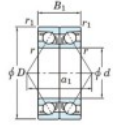

Deep groove ball bearing single row 7308-CDB-FY-JTEKT - 7308-CDB-FY-JTEKT

<https://www.123bearing.ie/bearing-housing/deep-groove-bearing/single-row/7308-cdb-fy-jtekt>

Boundary dimensions

Bearing No.	Boundary dimensions(mm)						Basic load ratings(kN)		Fatigue load factor		Limiting speeds(min-1)
	d	D	B	r1(max)	r1(min)	Cr	C0r	C0	f0	Grease lub.	
7308CDB FY	40	90	46	1.5	1	94.1	58.8	4.4	13.4	10000	

PRODUCT FEATURES

Brand	JTEKT
N° Ean13	3616060646040
Inside diameter	40 mm
Outside diameter	90 mm
Thickness	46 mm
Limiting speed	10000 rpm
Dynamic load	94.1 kN
Static load	58.8 kN
Packaging	1

contact@123bearing.ie

+33 359 36 04 90

CRT4 de Lesquin 60 Rue Du Haut De Sainghin 59273 Fretin FRANCE