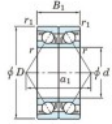

Deep groove ball bearing single row 7008-BDB-JTEKT - 7008-BDB-JTEKT

<https://www.123bearing.ie/bearing-housing/deep-groove-bearing/single-row/7008-bdb-jtekt>

Boundary dimensions

Bearing No.	Boundary dimensions(mm)					Basic load ratings(kN)		Fatigue load factor	Limiting speeds(min-1)
	d	D	B	r1(r2)	a1	Cr	C0r		
7008BDB FY	40	68	30	1	0.6	34.2	26.4	1.45	6600

PRODUCT FEATURES

Brand	JTEKT
N° Ean13	3616060645951
Inside diameter	40 mm
Outside diameter	68 mm
Thickness	30 mm
Limiting speed	6600 rpm
Dynamic load	34.2 kN
Static load	26.4 kN
Packaging	1

contact@123bearing.ie

+33 359 36 04 90

CRT4 de Lesquin 60 Rue Du Haut De Sainghin 59273 Fretin FRANCE