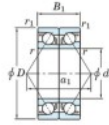

Deep groove ball bearing single row 7007-BDB-FY-JTEKT - 7007-BDB-FY-JTEKT

<https://www.123bearing.ie/bearing-housing/deep-groove-bearing/single-row/7007-bdb-fy-jtekt>

Boundary dimensions

Bearing No.	Boundary dimensions(mm)						Basic load ratings(kN)		Fatigue load limit(kN)	factor	Limiting speeds(min-1)
	d	D	B	α(mm)	r_1(mm)	r_2(mm)	C_r	C_{0r}			
7007BDB FY	35	62	28	1	0.6		32	22.8	1.3	-	7300

PRODUCT FEATURES

Brand	JTEKT
N° Ean13	3616060645814
Inside diameter	35 mm
Outside diameter	62 mm
Thickness	28 mm
Limiting speed	7300 rpm
Dynamic load	32 kN
Static load	22.8 kN
Packaging	1

contact@123bearing.ie

+33 359 36 04 90

CRT4 de Lesquin 60 Rue Du Haut De Sainghin 59273 Fretin FRANCE