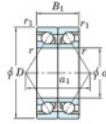

Deep groove ball bearing single row 7002-CDB-FY-JTEKT - 7002-CDB-FY-JTEKT

<https://www.123bearing.ie/bearing-housing/deep-groove-bearing/single-row/7002-cdb-fy-jtekt>

Boundary dimensions

Bearing No.	Boundary dimensions (mm)					Basic load ratings (kN)		Fatigue load limit (kN)	Factor	Limiting speeds (min-1)
	d	D	B	r1 (mm)	r2 (mm)	Cr	C0r			
7002CDB FY	15	32	18	0.3	0.15	13.4	7.4	0.38	14.1	28000

PRODUCT FEATURES

Brand	JTEKT
N° Ean13	3616060645678
Inside diameter	15 mm
Outside diameter	32 mm
Thickness	18 mm
Limiting speed	28000 rpm
Dynamic load	13 kN
Static load	7 kN
Packaging	1

contact@123bearing.ie

+33 359 36 04 90

CRT4 de Lesquin 60 Rue Du Haut De Sainghin 59273 Fretin FRANCE