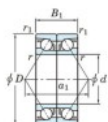

Deep groove ball bearing single row 7201-CDB-FY-JTEKT - 7201-CDB-FY-JTEKT

<https://www.123bearing.ie/bearing-housing/deep-groove-bearing/single-row/7201-cdb-fy-jtekt>

Boundary dimensions

Bearing No.	Boundary dimensions (mm)					Basic load ratings (kN)		Fatigue load factor		Limiting speeds (min-1)
	d	D	B	r1 (mm)	r2 (mm)	Cr	C0r	fp	f0	(Grease lub.)
7201CDB FY	12	32	20	0.6	0.3	16	7.7	0.6	12.5	30000

PRODUCT FEATURES

Brand	JTEKT
N° Ean13	3616060645623
Inside diameter	12 mm
Outside diameter	32 mm
Thickness	20 mm
Limiting speed	30000 rpm
Dynamic load	16 kN
Static load	7.7 kN
Packaging	1

contact@123bearing.ie

+33 359 36 04 90

CRT4 de Lesquin 60 Rue Du Haut De Sainghin 59273 Fretin FRANCE