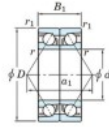

Deep groove ball bearing single row 7219-DB-JTEKT - 7219-DB-JTEKT

<https://www.123bearing.ie/bearing-housing/deep-groove-bearing/single-row/7219-db-jtekt>

Boundary dimensions

Bearing No.	Boundary dimensions(mm)						Basic load ratings(kN)		Fatigue load factor	Limiting speeds(min-1)
	d	D	B	r1(max)	r1(min)	Cr	Cor	Cu		
7219DB	95	170	64	2.1	1.1	260	221	11.8	2800	

PRODUCT FEATURES

Brand	JTEKT
N° Ean13	4549250197895
Inside diameter	95 mm
Outside diameter	170 mm
Thickness	64 mm
Limiting speed	2800 rpm
Dynamic load	260 kN
Static load	221 kN
Packaging	1

contact@123bearing.ie

+33 359 36 04 90

CRT4 de Lesquin 60 Rue Du Haut De Sainghin 59273 Fretin FRANCE