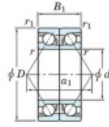

Deep groove ball bearing single row 7219-BDB-JTEKT - 7219-BDB-JTEKT

<https://www.123bearing.ie/bearing-housing/deep-groove-bearing/single-row/7219-bdb-jtekt>

Boundary dimensions

Bearing No.	Boundary dimensions(mm)					Basic load ratings(kN)		Fatigue load factor		Limiting speeds(min-1)
	d	D	B	r1(max)	r1(min)	C₁₀	C₀₁	f₀	f₁	
7219BDB	95	170	64	2.1	1.1	235	201	10.2	-	2100

PRODUCT FEATURES

Brand	JTEKT
N° Ean13	4549250277375
Inside diameter	95 mm
Outside diameter	170 mm
Thickness	64 mm
Limiting speed	2100 rpm
Dynamic load	235 kN
Static load	201 kN
Packaging	1

contact@123bearing.ie

+33 359 36 04 90

CRT4 de Lesquin 60 Rue Du Haut De Sainghin 59273 Fretin FRANCE