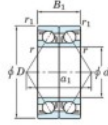

Deep groove ball bearing single row 7317-CDB-JTEKT - 7317-CDB-JTEKT

<https://www.123bearing.ie/bearing-housing/deep-groove-bearing/single-row/7317-cdb-jtekt>

Boundary dimensions

Bearing No.	Boundary dimensions(mm)					Basic load ratings(kN)		Fatigue load factor		Limiting speeds(min-1)
	d	D	B	r1 (mm)	r2 (mm)	Cr	Cor	C0r	C10	
7317CDB	85	180	82	3	1.1	346	284	18.2	13.5	3900

PRODUCT FEATURES

Brand	JTEKT
N° Ean13	3616060645494
Inside diameter	85 mm
Outside diameter	180 mm
Thickness	82 mm
Limiting speed	3900 rpm
Dynamic load	346 kN
Static load	284 kN
Packaging	1

contact@123bearing.ie

+33 359 36 04 90

CRT4 de Lesquin 60 Rue Du Haut De Sainghin 59273 Fretin FRANCE