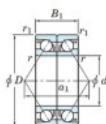

Deep groove ball bearing single row 7215-BDB-JTEKT - 7215-BDB-JTEKT

<https://www.123bearing.ie/bearing-housing/deep-groove-bearing/single-row/7215-bdb-jtekt>

Boundary dimensions

Bearing No.	Boundary dimensions (mm)					Basic load ratings (kN)		Fatigue load limit (kN)	Fatigue factor	Limiting speeds (min-1)
	d	D	B	r1 (mm)	r1 (mm)	Cr	C0r	lim	f0	Grease lub
7215BDB	75	130	50	1.5	1	152	127	7.3	-	2800

PRODUCT FEATURES

Brand	JTEKT
N° Ean13	4549250196683
Inside diameter	75 mm
Outside diameter	130 mm
Thickness	50 mm
Limiting speed	2800 rpm
Dynamic load	152 kN
Static load	127 kN
Packaging	1

contact@123bearing.ie

+33 359 36 04 90

CRT4 de Lesquin 60 Rue Du Haut De Sainghin 59273 Fretin FRANCE