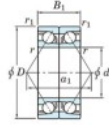

Deep groove ball bearing single row 7314-DB-JTEKT - 7314-DB-JTEKT

<https://www.123bearing.ie/bearing-housing/deep-groove-bearing/single-row/7314-db-jtekt>

Boundary dimensions

Bearing No.	Boundary dimensions(mm)					Basic load ratings(kN)		Fatigue	factor	Limiting speeds(min-1)
	d	D	B	r1(mm)	r1(mm)	Ce	C0r	lim(kN)		
7314DB	70	150	70	2.1	1.1	253	187	12.4	-	3400

PRODUCT FEATURES

Brand	JTEKT
N° Ean13	4549250201516
Inside diameter	70 mm
Outside diameter	150 mm
Thickness	70 mm
Limiting speed	3400 rpm
Dynamic load	253 kN
Static load	187 kN
Packaging	1

contact@123bearing.ie

+33 359 36 04 90

CRT4 de Lesquin 60 Rue Du Haut De Sainghin 59273 Fretin FRANCE