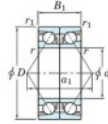

Deep groove ball bearing single row 7312-CDB-JTEKT - 7312-CDB-JTEKT

<https://www.123bearing.ie/bearing-housing/deep-groove-bearing/single-row/7312-cdb-jtekt>

Boundary dimensions

Bearing No.	Boundary dimensions(mm)					Basic load ratings(kN)		Fatigue load factor		Limiting speeds(min-1) Grease lub.
	d	D	B	r1(mm)	r2(mm)	C_r	C_{0r}	f₁	f₀	
7312CDB	60	130	62	2.1	1.1	213	153	11.4	13.4	5400

PRODUCT FEATURES

Brand	JTEKT
N° Ean13	3616060644923
Inside diameter	60 mm
Outside diameter	130 mm
Thickness	62 mm
Limiting speed	5400 rpm
Dynamic load	213 kN
Static load	153 kN
Packaging	1

contact@123bearing.ie

+33 359 36 04 90

CRT4 de Lesquin 60 Rue Du Haut De Sainghin 59273 Fretin FRANCE