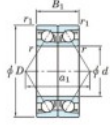

Deep groove ball bearing single row 7212-DB-JTEKT - 7212-DB-JTEKT

<https://www.123bearing.ie/bearing-housing/deep-groove-bearing/single-row/7212-db-jtekt>

Boundary dimensions

Bearing No.	Boundary dimensions(mm)					Basic load ratings(kN)		Fatigue	factor	Limiting speeds(min-1)
	d	D	B	r1(r1/2)	r2(r2/2)	Cr	C0r	lim(kN)		
7212DB	60	110	44	1.5	1	125	98	6.05	10	Grease Lub 4400

PRODUCT FEATURES

Brand	JTEKT
N° Ean13	4549250196027
Inside diameter	60 mm
Outside diameter	110 mm
Thickness	44 mm
Limiting speed	4400 rpm
Dynamic load	125 kN
Static load	98 kN
Packaging	1

contact@123bearing.ie

+33 359 36 04 90

CRT4 de Lesquin 60 Rue Du Haut De Sainghin 59273 Fretin FRANCE