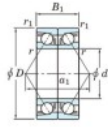

Deep groove ball bearing single row 7208-CDB-JTEKT - 7208-CDB-JTEKT

<https://www.123bearing.ie/bearing-housing/deep-groove-bearing/single-row/7208-cdb-jtekt>

Boundary dimensions

Bearing No.	Boundary dimensions(mm)						Basic load ratings(kN)		Fatigue load limit(kN)	factor	Limiting speeds(min-1)	
	d	D	B	r1(mm)	r1(mm)	Cr	C0r	60				Grease lub.
7208CDB	40	80	36	1.1	0.6	77.6	54.3	3.7	14.2	8800		

PRODUCT FEATURES

Brand	JTEKT
N° Ean13	3616060644633
Inside diameter	40 mm
Outside diameter	80 mm
Thickness	36 mm
Limiting speed	8800 rpm
Dynamic load	77.6 kN
Static load	54.3 kN
Packaging	1

contact@123bearing.ie

+33 359 36 04 90

CRT4 de Lesquin 60 Rue Du Haut De Sainghin 59273 Fretin FRANCE