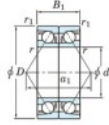

Deep groove ball bearing single row 7208-BDB-JTEKT - 7208-BDB-JTEKT

<https://www.123bearing.ie/bearing-housing/deep-groove-bearing/single-row/7208-bdb-jtekt>

Boundary dimensions

Bearing No.	Boundary dimensions(mm)						Basic load ratings(kN)		Fatigue load factor	Limiting speeds(min-1)
	d	D	B	r1(mm)	r2(mm)	Cr	C0r	Ca		
7208BDB	40	80	36	1.1	0.6	65.2	45.9	2.8	4800	

PRODUCT FEATURES

Brand	JTEKT
N° Ean13	4549250194566
Inside diameter	40 mm
Outside diameter	80 mm
Thickness	36 mm
Limiting speed	4800 rpm
Dynamic load	65.2 kN
Static load	45.9 kN
Packaging	1

contact@123bearing.ie

+33 359 36 04 90

CRT4 de Lesquin 60 Rue Du Haut De Sainghin 59273 Fretin FRANCE