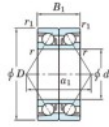

Deep groove ball bearing single row 7207-CDB-JTEKT - 7207-CDB-JTEKT

<https://www.123bearing.ie/bearing-housing/deep-groove-bearing/single-row/7207-cdb-jtekt>

Boundary dimensions

Bearing No.	Boundary dimensions(mm)						Basic load ratings(kN)		Fatigue load factor		Limiting speeds(min-1)
	d	D	B	r1(mm)	r2(mm)	Cr	C0r	lim1(kN)	lim2		
7207CDB	35	72	34	1.1	0.6	65.1	43.5	3	14	9600	

PRODUCT FEATURES

Brand	JTEKT
N° Ean13	3616060644558
Inside diameter	35 mm
Outside diameter	72 mm
Thickness	34 mm
Limiting speed	9600 rpm
Dynamic load	65.1 kN
Static load	43.5 kN
Packaging	1

contact@123bearing.ie

+33 359 36 04 90

CRT4 de Lesquin 60 Rue Du Haut De Sainghin 59273 Fretin FRANCE