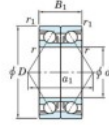

Deep groove ball bearing single row 7206-BDB-JTEKT - 7206-BDB-JTEKT

<https://www.123bearing.ie/bearing-housing/deep-groove-bearing/single-row/7206-bdb-jtekt>

Boundary dimensions

Bearing No.	Boundary dimensions(mm)						Basic load ratings(kN)		Fatigue load factor	Limiting speeds(min-1)
	d	D	B	r1(max)	r1(min)	Cy	C0C	10	Grease Lub.	
7206BDB	30	62	32	1	0.6	41.6	27.1	1.65	6100	

PRODUCT FEATURES

Brand	JTEKT
N° Ean13	4549250193866
Inside diameter	30 mm
Outside diameter	62 mm
Thickness	32 mm
Limiting speed	6100 rpm
Dynamic load	41.6 kN
Static load	27.1 kN
Packaging	1

contact@123bearing.ie

+33 359 36 04 90

CRT4 de Lesquin 60 Rue Du Haut De Sainghin 59273 Fretin FRANCE