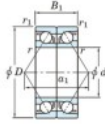

Deep groove ball bearing single row 7305-DB-JTEKT - 7305-DB-JTEKT

<https://www.123bearing.ie/bearing-housing/deep-groove-bearing/single-row/7305-db-jtekt>

Boundary dimensions

Bearing No.	Boundary dimensions(mm)						Basic load ratings(kN)		Fatigue load factor		Limiting speeds(min-1)	
	d	D	B	r1mm	r2mm	d1	Cr	C0r	C0	IG		Grease lub.
7305DB	25	62	34	1.1	0.6	53.6	31.6	2.35	-	-	8800	

PRODUCT FEATURES

Brand	JTEKT
N° Ean13	4549250199158
Inside diameter	25 mm
Outside diameter	62 mm
Thickness	34 mm
Limiting speed	8800 rpm
Dynamic load	53.6 kN
Static load	31.6 kN
Packaging	1

contact@123bearing.ie

+33 359 36 04 90

CRT4 de Lesquin 60 Rue Du Haut De Sainghin 59273 Fretin FRANCE