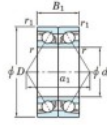

Deep groove ball bearing single row 7304-DB-JTEKT - 7304-DB-JTEKT

<https://www.123bearing.ie/bearing-housing/deep-groove-bearing/single-row/7304-db-jtekt>

Boundary dimensions

Bearing No.	Boundary dimensions (mm)					Basic load ratings (kN)		Fatigue load limit (kN)	Factor	Limiting speeds (min⁻¹)
	d	D	B	r1 (mm)	r2 (mm)	Cr	C0r			
7304DB	20	52	30	1.1	0.6	38	20.8	1.6	-	10000

PRODUCT FEATURES

Brand	JTEKT
N° Ean13	4549250198984
Inside diameter	20 mm
Outside diameter	52 mm
Thickness	30 mm
Limiting speed	10000 rpm
Dynamic load	38 kN
Static load	20.8 kN
Packaging	1

contact@123bearing.ie

+33 359 36 04 90

CRT4 de Lesquin 60 Rue Du Haut De Sainghin 59273 Fretin FRANCE