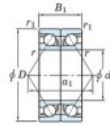

Deep groove ball bearing single row 7204-CDB-JTEKT - 7204-CDB-JTEKT

<https://www.123bearing.ie/bearing-housing/deep-groove-bearing/single-row/7204-cdb-jtekt>

Boundary dimensions

Bearing No.	Boundary dimensions(mm)					Basic load ratings(kN)		Fatigue load factor		Limiting speeds(min-1)
	d	D	B	r1(mm)	r2(mm)	Cr	C0r	Ca	Ca0	Grease lub.
7204CDB	20	47	28	1	0.6	33.4	19.6	1.45	13.4	15000

PRODUCT FEATURES

Brand	JTEKT
N° Ean13	3616060644336
Inside diameter	20 mm
Inside diameter	0.787" inch
Outside diameter	47 mm
Outside diameter	1.85" inch
Thickness	28 mm
Thickness	1.102" inch
Limiting speed	15000 rpm
Dynamic load	33.4 kN
Static load	19.6 kN
Packaging	1

contact@123bearing.ie

+33 359 36 04 90

CRT4 de Lesquin 60 Rue Du Haut De Sainghin 59273 Fretin FRANCE