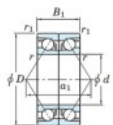

Deep groove ball bearing single row 7303-CDB-JTEKT - 7303-CDB-JTEKT

<https://www.123bearing.ie/bearing-housing/deep-groove-bearing/single-row/7303-cdb-jtekt>

Boundary dimensions

Bearing No.	Boundary dimensions (mm)					Basic load ratings (kN)		Fatigue load factor	Limiting speeds (min⁻¹)		
	d	D	B	r1 (mm)	r2 (mm)	Cr	Cor			10	Grease Lub.
7303CDB	17	47	28	1	0.6	32.2	16.8	1.3	12.6	16000	

PRODUCT FEATURES

Brand	JTEKT
N° Ean13	3616060644299
Inside diameter	17 mm
Outside diameter	47 mm
Thickness	28 mm
Limiting speed	16000 rpm
Dynamic load	32.2 kN
Static load	16.8 kN
Packaging	1

contact@123bearing.ie

+33 359 36 04 90

CRT4 de Lesquin 60 Rue Du Haut De Sainghin 59273 Fretin FRANCE