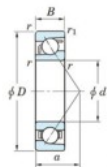

Deep groove ball bearing single row 70-530-FY-JTEKT - 70-530-FY-JTEKT

<https://www.123bearing.ie/bearing-housing/deep-groove-bearing/single-row/70-530-fy-jtekt>

Boundary dimensions

Single row angular bearing

Bearing No.	Boundary dimensions(mm)					Basic load ratings(kN)		Fatigue load limit(kN)		factor	Limiting speed(rpm-1) Grease lub.
	d	D	B	r1(min)	r2(min)	Cr	Cor	Cu	10		
70/530 FY	530	780	112	6	3	-	1810	-	-	-	550

PRODUCT FEATURES

Brand	JTEKT
N° Ean13	3616060644107
Inside diameter	530 mm
Outside diameter	780 mm
Thickness	112 mm
Limiting speed	550 rpm
Static load	1810 kN
Packaging	1

contact@123bearing.ie

+33 359 36 04 90