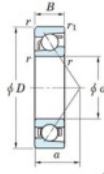

Deep groove ball bearing single row 7060-FY-JTEKT - 7060-FY-JTEKT

<https://www.123bearing.ie/bearing-housing/deep-groove-bearing/single-row/7060-fy-jtekt>

Boundary dimensions

Single row angular bearing

Bearing No.	Boundary dimensions(mm)						Basic load ratings(kN)		Fatigue load limit(kN)		Limiting factor	
	d	D	B	r1(mm)	r2(mm)	r3(mm)	Cr	Cor	Cu	Cu	f0	speed/(min-1) Grease Lub.
7060 FY	300	460	74	4	1.5		533	680	18		-	1300

PRODUCT FEATURES

Brand	JTEKT
N° Ean13	3616060644015
Inside diameter	300 mm
Outside diameter	460 mm
Thickness	74 mm
Limiting speed	1300 rpm
Dynamic load	533 kN
Static load	680 kN
Packaging	1

contact@123bearing.ie