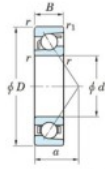

Deep groove ball bearing single row 7248-FY-JTEKT - 7248-FY-JTEKT

<https://www.123bearing.ie/bearing-housing/deep-groove-bearing/single-row/7248-fy-jtekt>

Boundary dimensions

Single row angular bearing

Bearing No.	Boundary dimensions(mm)					Basic load ratings(kN)		Fatigue load limit(kN)		factor	Limiting speed(min-1) (Grease lub.)
	d	D	B	r(mm)	r1(mm)	Cr	C0r	Cu	C0u		
7248 FY	240	440	72	4	1.5	504	595	16.7	-	-	1500

PRODUCT FEATURES

Brand	JTEKT
N° Ean13	3616060643858
Inside diameter	240 mm
Inside diameter	9.449" inch
Outside diameter	440 mm
Outside diameter	17.323" inch
Thickness	72 mm
Thickness	2.835" inch
Limiting speed	1500 rpm
Dynamic load	504 kN
Static load	595 kN
Packaging	1