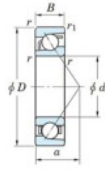

## Deep groove ball bearing single row 7240-C-FY-JTEKT - 7240-C-FY-JTEKT

<https://www.123bearing.ie/bearing-housing/deep-groove-bearing/single-row/7240-c-fy-jtekt>

Boundary dimensions

Single row angular bearing

Bearing No.	Boundary dimensions(mm)					Basic load ratings(kN)		Fatigue load limits(kN)		factor	Limiting speeds(min-1) Grease lub.
	d	D	B	r(mm)	r1(mm)	Cr	C0r	Cu	10		
7240 FY	200	360	58	4	1.5	405	423	13.1	-	-	1900

## PRODUCT FEATURES

Brand	JTEKT
N° Ean13	3616060643766
Inside diameter	200 mm
Outside diameter	360 mm
Thickness	58 mm
Limiting speed	2600 rpm
Dynamic load	442 kN
Static load	460 kN
Packaging	1

[contact@123bearing.ie](mailto:contact@123bearing.ie)