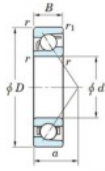

Deep groove ball bearing single row 7338-B-FY-JTEKT - 7338-B-FY-JTEKT

<https://www.123bearing.ie/bearing-housing/deep-groove-bearing/single-row/7338-b-fy-jtekt>

Boundary dimensions

Single row angular bearing

Bearing No.	Boundary dimensions(mm)						Basic load ratings(kN)		Fatigue load limit(kN)		factor	Limiting speed(min-1) Grease lub.
	d	D	B	r1mm	r2mm	Cr	C0r	Cu	fu			
7338B FY	190	400	78	5	2	514	548	16.5	-	-	1300	

PRODUCT FEATURES

Brand	JTEKT
N° Ean13	3616060643681
Inside diameter	190 mm
Outside diameter	400 mm
Thickness	78 mm
Limiting speed	1300 rpm
Dynamic load	514 kN
Static load	548 kN
Packaging	1

contact@123bearing.ie