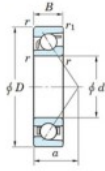

## Deep groove ball bearing single row 7036-C-FY-JTEKT - 7036-C-FY-JTEKT

<https://www.123bearing.ie/bearing-housing/deep-groove-bearing/single-row/7036-c-fy-jtekt>

Boundary dimensions

Single row angular bearing

Bearing No.	Boundary dimensions(mm)					Basic load ratings(kN)		Fatigue load limit(kN)		factor S <sub>0</sub>	Limiting speeds(min-1) Grease lub.
	d	D	B	r(max)	r1(max)	C <sub>r</sub>	C <sub>0r</sub>	C <sub>u</sub>	C <sub>0u</sub>		
7036C FY	180	280	46	2.1	1.1	291	276	10.4	15.7		3300

## PRODUCT FEATURES

Brand	JTEKT
N° Ean13	3616060643551
Inside diameter	180 mm
Outside diameter	280 mm
Thickness	46 mm
Limiting speed	3300 rpm
Dynamic load	291 kN
Static load	276 kN
Packaging	1

[contact@123bearing.ie](mailto:contact@123bearing.ie)