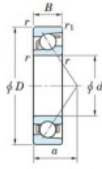

Deep groove ball bearing single row 7334-C-FY-JTEKT - 7334-C-FY-JTEKT

<https://www.123bearing.ie/bearing-housing/deep-groove-bearing/single-row/7334-c-fy-jtekt>

Boundary dimensions

Single row angular bearing

Bearing No.	Boundary dimensions(mm)					Basic load ratings(kN)		Fatigue load limit(kN)	factor	Limiting speeds(min-1)
	d	D	B	r (max)	r (min)	C _r	C _{0r}	C _u	f ₀	(Grease lub.)
7334C FY	170	360	72	4	1.5	523	521	16.5	13.8	2800

PRODUCT FEATURES

Brand	JTEKT
N° Ean13	3616060643513
Inside diameter	170 mm
Outside diameter	360 mm
Thickness	72 mm
Limiting speed	2800 rpm
Dynamic load	523 kN
Static load	360 kN
Packaging	1

contact@123bearing.ie