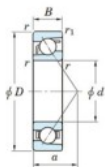

Deep groove ball bearing single row 7334-FY-JTEKT - 7334-FY-JTEKT

<https://www.123bearing.ie/bearing-housing/deep-groove-bearing/single-row/7334-fy-jtekt>

Boundary dimensions

Single row angular bearing

Bearing No.	Boundary dimensions(mm)					Basic load ratings(kN)		Fatigue load limit(kN)		factor	Limiting speed(min-1) Grease lub.
	d	D	B	r(mm)	r1(mm)	Cr	Co	Cu	f0		
7334B FY	170	360	72	4	1.5	444	444	14.1	-	-	1500

PRODUCT FEATURES

Brand	JTEKT
N° Ean13	3616060643506
Inside diameter	170 mm
Outside diameter	360 mm
Thickness	72 mm
Limiting speed	2000 rpm
Dynamic load	486 kN
Static load	485 kN
Packaging	1

contact@123bearing.ie