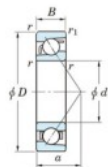

## Deep groove ball bearing single row 7034-C-FY-JTEKT - 7034-C-FY-JTEKT

<https://www.123bearing.ie/bearing-housing/deep-groove-bearing/single-row/7034-c-fy-jtekt>

Boundary dimensions

Single row angular bearing

Bearing No.	Boundary dimensions (mm)					Basic load ratings (kN)		Fatigue load factor		Limiting speed (min <sup>-1</sup> )
	d	D	B	r (mm)	r1 (mm)	Cr	C0r	Cu	f0	Grease lub.
7034C FY	170	260	42	2.1	1.1	256	234	8.95	15.9	3600

## PRODUCT FEATURES

Brand	JTEKT
N° Ean13	3616060643452
Inside diameter	170 mm
Outside diameter	260 mm
Thickness	42 mm
Limiting speed	3600 rpm
Dynamic load	256 kN
Static load	234 kN
Packaging	1

[contact@123bearing.ie](mailto:contact@123bearing.ie)