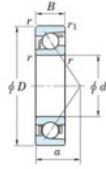

## Deep groove ball bearing single row 7330-C-FY-JTEKT - 7330-C-FY-JTEKT

<https://www.123bearing.ie/bearing-housing/deep-groove-bearing/single-row/7330-c-fy-jtekt>

Boundary dimensions

Single row angular bearing

Bearing No.	Boundary dimensions(mm)					Basic load ratings(kN)		Fatigue load limit(kN)		factor	Limiting speeds(min-1) Grease lub.
	a	D	B	r1(mm)	r(mm)	Cr	Cor	Cu			
7330C FY	150	320	65	4	1.5	468	445	15	13.7	3200	

## PRODUCT FEATURES

Brand	JTEKT
N° Ean13	3616060643278
Inside diameter	150 mm
Outside diameter	320 mm
Thickness	65 mm
Limiting speed	3200 rpm
Dynamic load	468 kN
Static load	445 kN
Packaging	1

[contact@123bearing.ie](mailto:contact@123bearing.ie)