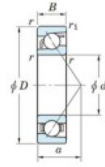

## Deep groove ball bearing single row 7230-C-FY-JTEKT - 7230-C-FY-JTEKT

<https://www.123bearing.ie/bearing-housing/deep-groove-bearing/single-row/7230-c-fy-jtekt>

Boundary dimensions

Single row angular bearing

Bearing No.	Boundary dimensions(mm)					Basic load ratings(kN)		Fatigue load limit(kN)		factor	Limiting speeds(min-1) Grease lub.
	d	D	B	r1(max)	r2(max)	Cr	C0r	Cu	f0		
7230C FY	150	270	45	3	1.1	338	303	10.8	14.7		3700

## PRODUCT FEATURES

Brand	JTEKT
N° Ean13	3616060643247
Inside diameter	150 mm
Outside diameter	270 mm
Thickness	45 mm
Limiting speed	3700 rpm
Dynamic load	338 kN
Static load	303 kN
Packaging	1

[contact@123bearing.ie](mailto:contact@123bearing.ie)