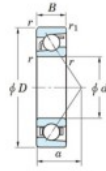

Deep groove ball bearing single row 7030-C-FY-JTEKT - 7030-C-FY-JTEKT

<https://www.123bearing.ie/bearing-housing/deep-groove-bearing/single-row/7030-c-fy-jtekt>

Boundary dimensions

Single row angular bearing

Bearing No.	Boundary dimensions(mm)						Basic load ratings(kN)		Fatigue load limit(kN)	factor	Limiting speed(min-1)
	d	D	B	r(mm)	r1(mm)	Cr	Cor	Cu	f0	Grease lub.	
7030C FY	150	225	35	2.1	1.1	188	169	6.7	16.1	4200	

PRODUCT FEATURES

Brand	JTEKT
N° Ean13	3616060643216
Inside diameter	150 mm
Outside diameter	225 mm
Thickness	35 mm
Limiting speed	4200 rpm
Dynamic load	188 kN
Static load	169 kN
Packaging	1

contact@123bearing.ie