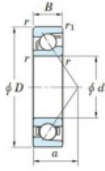

Deep groove ball bearing single row 7930-C-FY-JTEKT - 7930-C-FY-JTEKT

<https://www.123bearing.ie/bearing-housing/deep-groove-bearing/single-row/7930-c-fy-jtekt>

Boundary dimensions

Single row angular bearing

Bearing No.	Boundary dimensions(mm)					Basic load ratings(kN)		Fatigue load limit(kN)		Limiting factor	
	d	D	B	r1(mm)	r2(mm)	Cr	CDr	Cu	f0	speed/(min-1) Grease lub.	
7930C FY	150	210	28	2	1	148	132	5.45	16.3	4700	

PRODUCT FEATURES

Brand	JTEKT
N° Ean13	3616060643179
Inside diameter	150 mm
Outside diameter	210 mm
Thickness	28 mm
Limiting speed	4700 rpm
Dynamic load	148 kN
Static load	132 kN
Packaging	1

contact@123bearing.ie