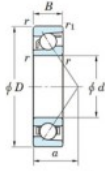

Deep groove ball bearing single row 7028-FY-JTEKT - 7028-FY-JTEKT

<https://www.123bearing.ie/bearing-housing/deep-groove-bearing/single-row/7028-fy-jtekt>

Boundary dimensions

Single row angular bearing

Bearing No.	Boundary dimensions(mm)					Basic load ratings(kN)		Fatigue load limit(kN)		factor	Limiting speeds(min-1) Grease lub.
	d	D	B	r1(mm)	r2(mm)	Cr	Cor	Cu	fu		
7028 FY	140	210	33	2	1	150	133	5.3	-	-	3300

PRODUCT FEATURES

Brand	JTEKT
N° Ean13	3616060643087
Inside diameter	140 mm
Outside diameter	210 mm
Thickness	33 mm
Limiting speed	3300 rpm
Dynamic load	150 kN
Static load	210 kN
Packaging	1

contact@123bearing.ie