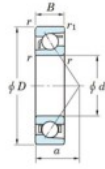

Deep groove ball bearing single row 7326-C-FY-JTEKT - 7326-C-FY-JTEKT

<https://www.123bearing.ie/bearing-housing/deep-groove-bearing/single-row/7326-c-fy-jtekt>

Boundary dimensions

Bearing No.	Boundary dimensions(mm)					Basic load ratings(kN)		Fatigue load limit(kN)	factor	Limiting speeds(min-1) (Grease lub.)
	d	D	B	r1max	r2max	Cr	Cor	Cor		
7326C FY	130	280	58	4	1.5	368	314	11.3	13.7	3800

PRODUCT FEATURES

Brand	JTEKT
N° Ean13	3616060643025
Inside diameter	130 mm
Outside diameter	280 mm
Thickness	58 mm
Limiting speed	3800 rpm
Dynamic load	368 kN
Static load	314 kN
Packaging	1

contact@123bearing.ie