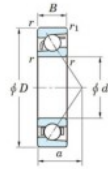

Deep groove ball bearing single row 7326-B-FY-JTEKT - 7326-B-FY-JTEKT

<https://www.123bearing.ie/bearing-housing/deep-groove-bearing/single-row/7326-b-fy-jtekt>

Boundary dimensions

Single row angular bearing

Bearing No.	Boundary dimensions(mm)					Basic load ratings(kN)		Fatigue load limit(kN)		factor	Limiting speeds(min-1) Grease lub.
	d	D	B	r1(mm)	r1(mm)	Cr	Cor	Cu	10		
7326B FY	130	280	58	4	1.5	312	268	9.7	-	-	2100

PRODUCT FEATURES

Brand	JTEKT
N° Ean13	3616060643018
Inside diameter	130 mm
Outside diameter	280 mm
Thickness	58 mm
Limiting speed	2100 rpm
Dynamic load	312 kN
Static load	268 kN
Packaging	1

contact@123bearing.ie