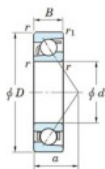

## Deep groove ball bearing single row 7226-FY-JTEKT - 7226-FY-JTEKT

<https://www.123bearing.ie/bearing-housing/deep-groove-bearing/single-row/7226-fy-jtekt>

Boundary dimensions

Single row angular bearing

Bearing No.	Boundary dimensions(mm)						Basic load ratings(kN)		Fatigue load limit(kN)		factor f0	Limiting speeds(min-1) Grease Lub.
	d	D	B	r(max)	r1(max)	r2(max)	Cr	Cor	Cu			
7226 FY	130	230	40	3	1.1	245	198	7.6	-	-	3200	

### PRODUCT FEATURES

Brand	JTEKT
N° Ean13	3616060642998
Inside diameter	130 mm
Outside diameter	230 mm
Thickness	40 mm
Limiting speed	3200 rpm
Dynamic load	245 kN
Static load	198 kN
Packaging	1

[contact@123bearing.ie](mailto:contact@123bearing.ie)