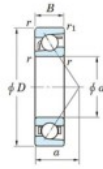

Deep groove ball bearing single row 7026-C-FY-JTEKT - 7026-C-FY-JTEKT

<https://www.123bearing.ie/bearing-housing/deep-groove-bearing/single-row/7026-c-fy-jtekt>

Boundary dimensions

Single row angular bearing

Bearing No.	Boundary dimensions(mm)					Basic load ratings(kN)		Fatigue load limit(kN)		factor Kf	Limiting speeds(min-1) Grease lub.
	d	D	B	r1(max)	r1(min)	Cv	C0r	Cu	U		
7026C FY	130	200	33	2	1	161	137	5.95	15.9		4800

PRODUCT FEATURES

Brand	JTEKT
N° Ean13	3616060642974
Inside diameter	130 mm
Outside diameter	200 mm
Thickness	33 mm
Limiting speed	4800 rpm
Dynamic load	161 kN
Static load	137 kN
Packaging	1

contact@123bearing.ie