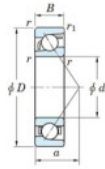

Deep groove ball bearing single row 7026-FY-JTEKT - 7026-FY-JTEKT

<https://www.123bearing.ie/bearing-housing/deep-groove-bearing/single-row/7026-fy-jtekt>

Boundary dimensions

Single row angular bearing

Bearing No.	Boundary dimensions(mm)					Basic load ratings(kN)		Fatigue load limit(kN)		factor	Limiting speed(min-1) Grease lub.
	d	D	B	r1(mm)	r2(mm)	Cr	Cor	Cr	Cor		
7026 FY	130	200	33	2	1	147	125	5.25	-	-	3500

PRODUCT FEATURES

Brand	JTEKT
N° Ean13	3616060642967
Inside diameter	130 mm
Outside diameter	200 mm
Thickness	33 mm
Limiting speed	3500 rpm
Dynamic load	147 kN
Static load	125 kN
Packaging	1

contact@123bearing.ie