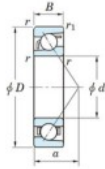

## Deep groove ball bearing single row 7026-B-FY-JTEKT - 7026-B-FY-JTEKT

<https://www.123bearing.ie/bearing-housing/deep-groove-bearing/single-row/7026-b-fy-jtekt>

Boundary dimensions

Single row angular bearing

Bearing No.	Boundary dimensions(mm)					Basic load ratings(kN)		Fatigue load factor		Limiting speeds(min-1) Grease lub.
	d	D	B	r1(mm)	r2(mm)	Cr	Cor	Cu	f0	
7026B FY	130	200	33	2	1	131	113	4.6	-	2600

## PRODUCT FEATURES

Brand	JTEKT
N° Ean13	3616060642950
Inside diameter	130 mm
Outside diameter	200 mm
Thickness	33 mm
Limiting speed	2600 rpm
Dynamic load	131 kN
Static load	113 kN
Packaging	1

[contact@123bearing.ie](mailto:contact@123bearing.ie)