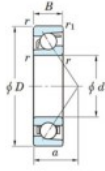

Deep groove ball bearing single row 7324-FY-JTEKT - 7324-FY-JTEKT

<https://www.123bearing.ie/bearing-housing/deep-groove-bearing/single-row/7324-fy-jtekt>

Boundary dimensions

Single row angular bearing

Bearing No.	Boundary dimensions(mm)						Basic load ratings(kN)		Fatigue load limit(kN)		factor	Limiting speeds(min-1) Grease lub.
	d	D	B	r(mm)	r1(mm)	r2(mm)	Cr	Cor	Cu	R		
7324 FY	120	260	55	3	1.1	308	252	9.45	-	-	3000	

PRODUCT FEATURES

Brand	JTEKT
N° Ean13	3616060642905
Inside diameter	120 mm
Outside diameter	260 mm
Thickness	55 mm
Limiting speed	3000 rpm
Dynamic load	308 kN
Static load	252 kN
Packaging	1

contact@123bearing.ie