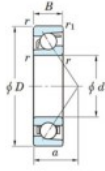

Deep groove ball bearing single row 7324-FY-JTEKT - 7324-FY-JTEKT

<https://www.123bearing.ie/bearing-housing/deep-groove-bearing/single-row/7324-fy-jtekt>

Boundary dimensions

Single row angular bearing

Bearing No.	Boundary dimensions(mm)						Basic load ratings(kN)		Fatigue load limit(kN)		factor	Limiting speeds(min-1) Grease lub.
	d	D	B	r(mm)	r1(mm)	r2(mm)	Cr	CDr	Cu	CB		
7324 FY	120	260	55	3	1.1		308	252	9.45	-	3000	

PRODUCT FEATURES

Brand	JTEKT
N° Ean13	3616060642905
Inside diameter	120 mm
Outside diameter	260 mm
Thickness	55 mm
Limiting speed	3000 rpm
Dynamic load	308 kN
Static load	252 kN
Packaging	1

contact@123bearing.ie