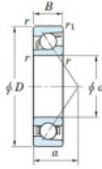

Deep groove ball bearing single row 7324-B-FY-JTEKT - 7324-B-FY-JTEKT

<https://www.123bearing.ie/bearing-housing/deep-groove-bearing/single-row/7324-b-fy-jtekt>

Boundary dimensions

Single row angular bearing

Bearing No.	Boundary dimensions(mm)						Basic load ratings(kN)		Fatigue load limit(kN)		factor f1	Limiting speeds(min-1) Grease lub.
	d	D	B	r(max)	r1(max)	r2(max)	Cr	C0r	C0			
7324B FY	120	260	55	3	1.1	282	231	8.65	-	-	2200	

PRODUCT FEATURES

Brand	JTEKT
N° Ean13	3616060642899
Inside diameter	120 mm
Outside diameter	260 mm
Thickness	55 mm
Limiting speed	2200 rpm
Dynamic load	282 kN
Static load	231 kN
Packaging	1

contact@123bearing.ie