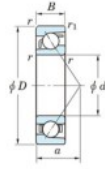

Deep groove ball bearing single row 7024-FY-JTEKT - 7024-FY-JTEKT

<https://www.123bearing.ie/bearing-housing/deep-groove-bearing/single-row/7024-fy-jtekt>

Boundary dimensions

Bearing No.	Boundary dimensions(mm)					Basic load ratings(kN)		Fatigue load limit(kN)		factor	Limiting speed(min-1) (Groove 3/8)
	d	D	B	r1(mm)	r1(max)	Cr	C0r	Cr	C0r		
7024 FY	120	180	28	2	1	121	103	4.5	-	-	3900

PRODUCT FEATURES

Brand	JTEKT
N° Ean13	3616060642837
Inside diameter	120 mm
Outside diameter	180 mm
Thickness	28 mm
Limiting speed	3900 rpm
Dynamic load	121 kN
Static load	103 kN
Packaging	1

contact@123bearing.ie