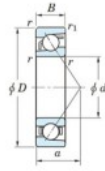

Deep groove ball bearing single row 7924-C-FY-JTEKT - 7924-C-FY-JTEKT

<https://www.123bearing.ie/bearing-housing/deep-groove-bearing/single-row/7924-c-fy-jtekt>

Boundary dimensions

Single row angular bearing

| Bearing No. | Boundary dimensions(mm) | | | | | Basic load ratings(kN) | | Fatigue load limit(kN) | factor | Limiting speeds(min-1) Grease lub. |
|-------------|-------------------------|-----|----|---------|---------|------------------------|------|------------------------|--------|---------------------------------------|
| | d | D | B | rj(min) | ri(min) | Cr | Cor | Co | | |
| 7924C FY | 120 | 165 | 22 | 1.1 | 0.6 | 89.7 | 81.2 | 3.55 | 16.5 | 5900 |

PRODUCT FEATURES

| | |
|------------------|---------------|
| Brand | JTEKT |
| N° Ean13 | 3616060642806 |
| Inside diameter | 120 mm |
| Inside diameter | 4.724" inch |
| Outside diameter | 165 mm |
| Outside diameter | 6.496" inch |
| Thickness | 22 mm |
| Thickness | 0.866" inch |
| Limiting speed | 5900 rpm |
| Dynamic load | 89.7 kN |
| Static load | 81.2 kN |
| Packaging | 1 |