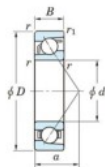

Deep groove ball bearing single row 7022-B-FY-JTEKT - 7022-B-FY-JTEKT

<https://www.123bearing.ie/bearing-housing/deep-groove-bearing/single-row/7022-b-fy-jtekt>

Boundary dimensions

Single row angular bearing

Bearing No.	Boundary dimensions(mm)					Basic load ratings(kN)		Fatigue load	factor	Limiting
	d	D	B	r(mm)	r1(mm)	Cr	C0r	Cr	f0	speeds(min-1) Grease Lub.
7022B FY	110	170	28	2	1	103	83.7	3.75	-	3100

PRODUCT FEATURES

Brand	JTEKT
N° Ean13	3616060642684
Inside diameter	110 mm
Outside diameter	170 mm
Thickness	28 mm
Limiting speed	3100 rpm
Dynamic load	103 kN
Static load	83.7 kN
Packaging	1

contact@123bearing.ie

+33 359 36 04 90