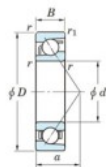

Deep groove ball bearing single row 7321-C-FY-JTEKT - 7321-C-FY-JTEKT

<https://www.123bearing.ie/bearing-housing/deep-groove-bearing/single-row/7321-c-fy-jtekt>

Boundary dimensions

Single row angular bearing

Bearing No.	Boundary dimensions(mm)					Basic load ratings(kN)		Fatigue load limit(kN)		factor	Limiting speeds(min-1) Grease lub.
	d	D	B	r1(mm)	r2(mm)	Cr	Cor	Cu	fu		
7321C FY	105	225	49	3	1.1	278	207	8.3	13.4		4800

PRODUCT FEATURES

Brand	JTEKT
N° Ean13	3616060642646
Inside diameter	105 mm
Inside diameter	4.134" inch
Outside diameter	225 mm
Outside diameter	8.858" inch
Thickness	49 mm
Thickness	1.929" inch
Limiting speed	4800 rpm
Dynamic load	278 kN
Static load	207 kN
Packaging	1